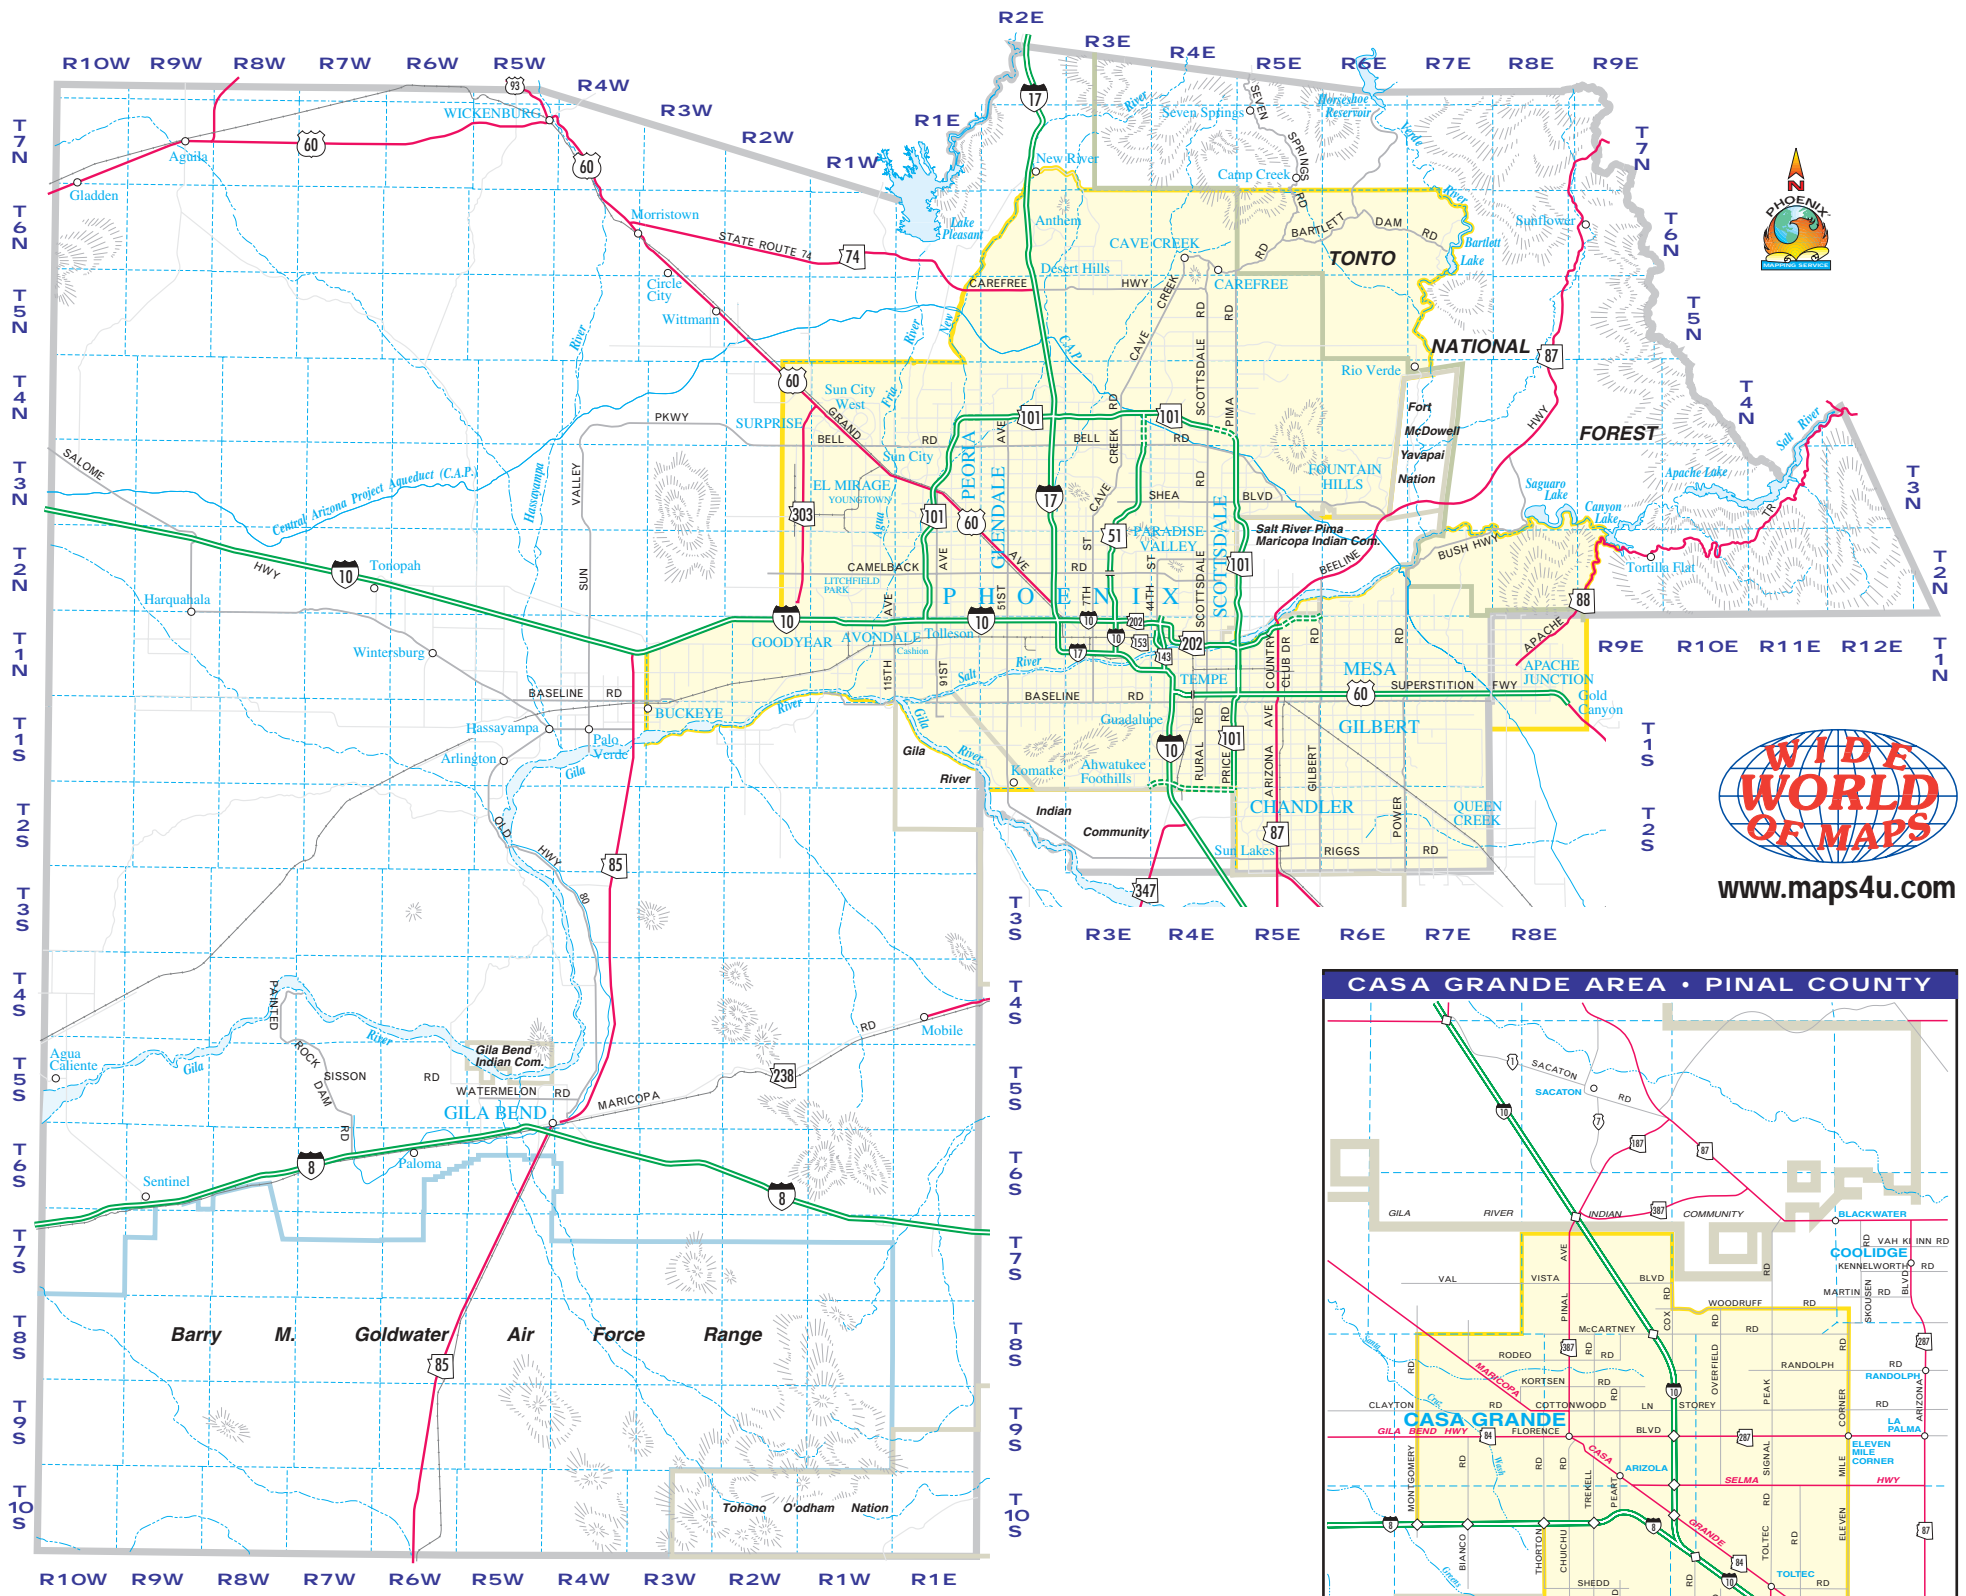

ARMLS PHOTO BOUNDARY MAP

PHOTO SERVICE AVAILABLE FOR AREAS SHADED IN YELLOW

www.maps4u.com

Map Provided Courtesy of:
Wide World of Maps, Inc.
Copyright © 2002 Wide World of Maps, Inc.
Reproduced with Permission #440830